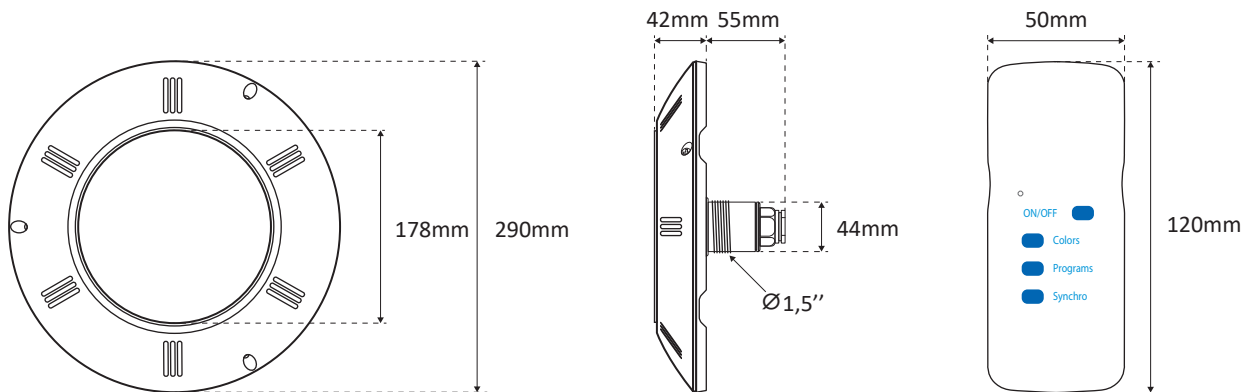

WELLDANA FLAT LED PROJECTOR FOR SWIMMING POOL – COLOR LIGHTING

Model : 34-131030
 Type : 90 LED 3528 / 120°
 Color : 30R, 30G, 30B
 Control : On/Off and 433Mhz radio remote
 Functions : 11 static colors et 5 programs
 Material : Fixture and lens in polycarbonate (PC), ring in ASA
 1,5'' threat to screw in vacuum fitting
 Wire connection : 2 screw terminals
 2 meters HO7RNF wire 2x1,5mm²
 HS code : 9405403990
 Bar code : 3700450502877
Contents of the packaging :

Option :
 - Above ground pool installation kit (34-131040)

DIMENSIONS

PACKING

| Part Number | Box | Weight | Size | Carton | Weight | Size | Pallet | Weight | Size |
|-------------|-----|--------|--------------|--------|--------|------------|--------|--------|---------------|
| 34-131030 | 1U | 1,7kg | 30x30x11,5cm | 5U | 8,5kg | 60x32x32cm | 180U | 325kg | 100x120x207cm |

CONNECTION

Use a 2 x 1mm² minimum cross section of connecting cable, to adapt according to the distance between the junction box of the projector and the transformer well as the power input.

USE ONLY WITH A SAFETY TRANSFORMER / DO NOT PLUG IN SERIES /
 PROTECT THE CONNECTOR WITH INSULATING GEL

PHOTOMETRY

(Measurements performed in laboratory; * measurements made in water immersion)

Wave length : 614/624nm
 Ra (IRC) : N/A
 Diffusion angle : 120°
 Nominal luminous flux : 112 lumens*

Wave length : 520/540nm
 Ra (IRC) : N/A
 Diffusion angle : 120°
 Nominal luminous flux : 320 lumens*