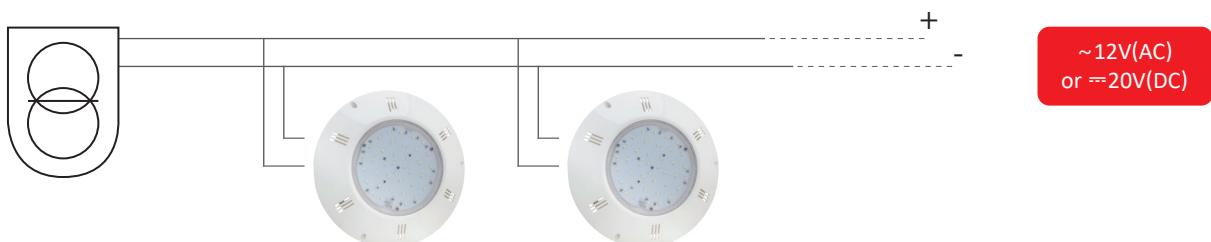

CONNECTION

Use a 2 x 1mm² minimum cross section of connecting cable, to adapt according to the distance between the junction box of the projector and the transformer well as the power input.