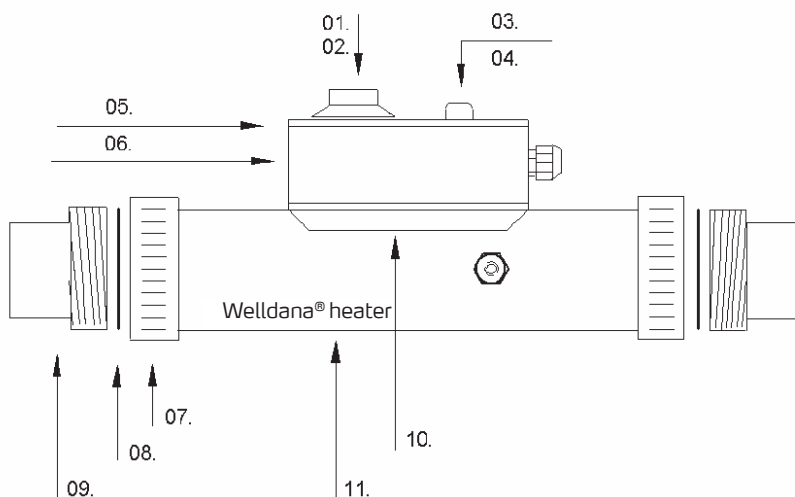

## IN-LINE ELECTRIC HEATER

Spare parts for In-line Heater.  
34-100715

Part number		Spare part number
1	Knob for thermostat	69-644802
2	Thermostat 0 - 40°C	69-641030
3	Knob for Hi-limit	69-645016
4	Hi-limit	69-641510
6	Encloser	39-340600
7	Retainer nut 1½"	39-340060
8	Gasket 1½"	39-340050
9	Adaptor 1½" x 50 mm	39-340020
10	Gasket for heaterbody	39-340620