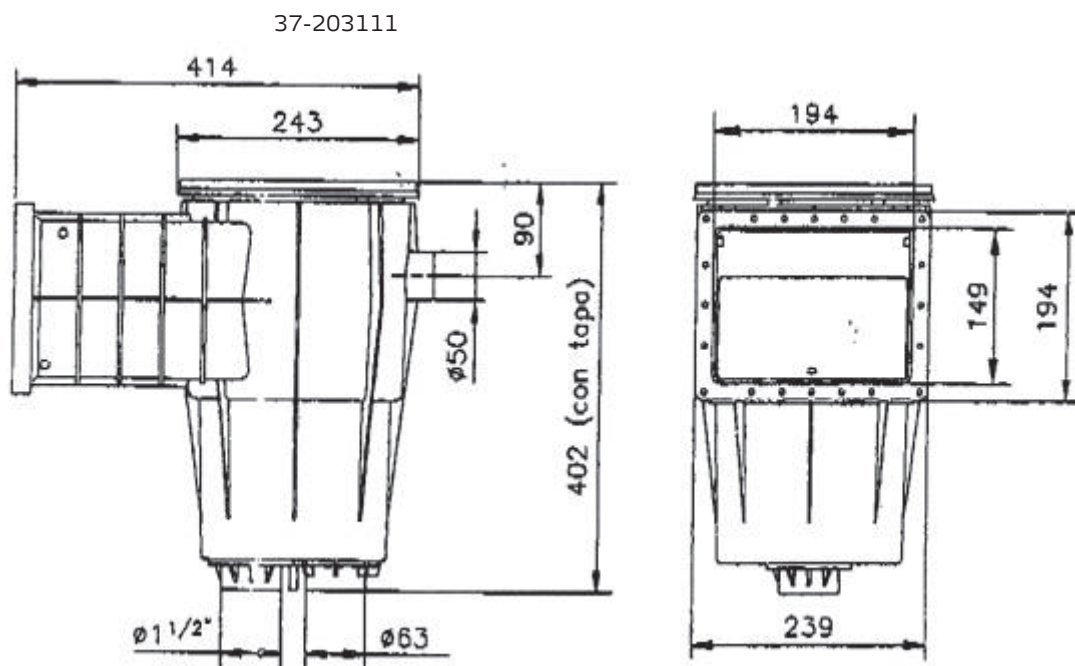

KRIPSOL® SKIMMER

Kripsol® standard & WM skimmers.
37-203111 + 37-203112

KRIPSOL® SKIMMER

Spare parts for Kripsol® standard & WM skimmers.
37-203111 + 37-203112

Part number	Spare part number
01. Lid. D 227 mm	39-299411
02. Square floor flange 237 x 237 mm	39-299752
02,1. Circular floor frame	-
03. Vacuum plate	39-291602
04. Handle for basket	39-293113
05. Basket. D 192/135 mm. H 130 mm	39-291600
07. Flow plate regulator	-
10. Rubber plug for weir	39-296596
11. Gaskets for standard flange	39-290112
11. Gaskets for WM flange	39-295016
13. Flange, standard	39-291515
13. Flange, WM	39-291516
14. Weir. 145 x 190 mm	39-296598
16. Screw kit for standard flange. 5,5 x 22	39-291322
17. Weir lock	39-296599
18. Front standard cover "clip on"	37-203101
18. Front WM cover "clip on"	37-203102

Accessories

Extension to high floor.	37-203105
Liner kit for standard 11 + 13 + 16 + 18	37-202003
Liner kit for WM 11 + 13 + 16 + 18	37-202004