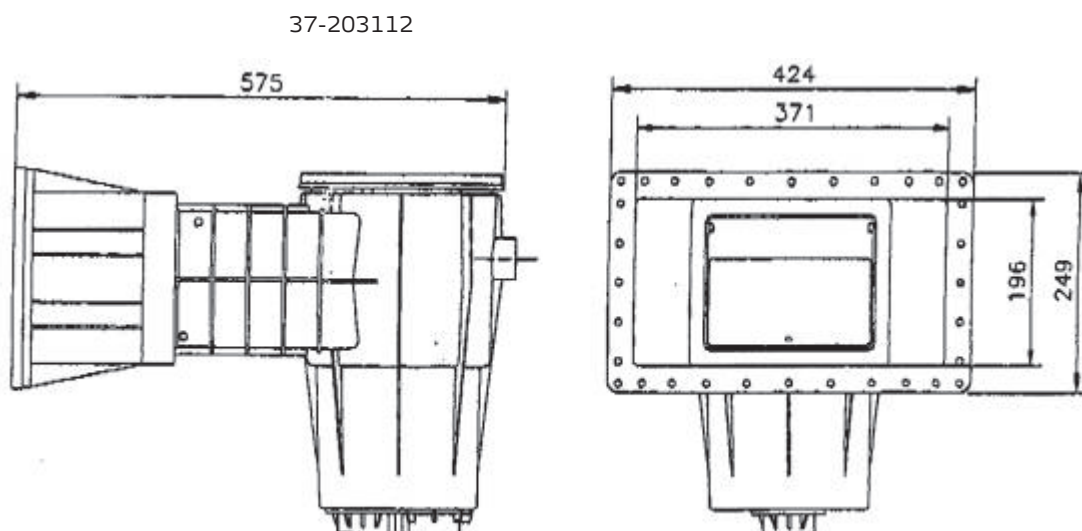

KRIPSOL® SKIMMER

Kripsol® standard & WM skimmers.
37-203111 + 37-203112

KRIPSOL® SKIMMER

Spare parts for Kripsol® standard & WM skimmers.
37-203111 + 37-203112

Part number	Spare part number
01. Lid. D 227 mm	39-299411
02. Square floor flange 237 x 237 mm	39-299752
02,1. Circular floor frame	-
03. Vacuum plate	39-291602
04. Handle for basket	39-293113
05. Basket. D 192/135 mm. H 130 mm	39-291600
07. Flow plate regulator	-
10. Rubber plug for weir	39-296596
11. Gaskets for standard flange	39-290112
11. Gaskets for WM flange	39-295016
13. Flange, standard	39-291515
13. Flange, WM	39-291516
14. Weir. 145 x 190 mm	39-296598
16. Screw kit for standard flange. 5,5 x 22	39-291322
17. Weir lock	39-296599
18. Front standard cover "clip on"	37-203101
18. Front WM cover "clip on"	37-203102

Accessories

Extension to high floor.	37-203105
Liner kit for standard 11 + 13 + 16 + 18	37-202003
Liner kit for WM 11 + 13 + 16 + 18	37-202004