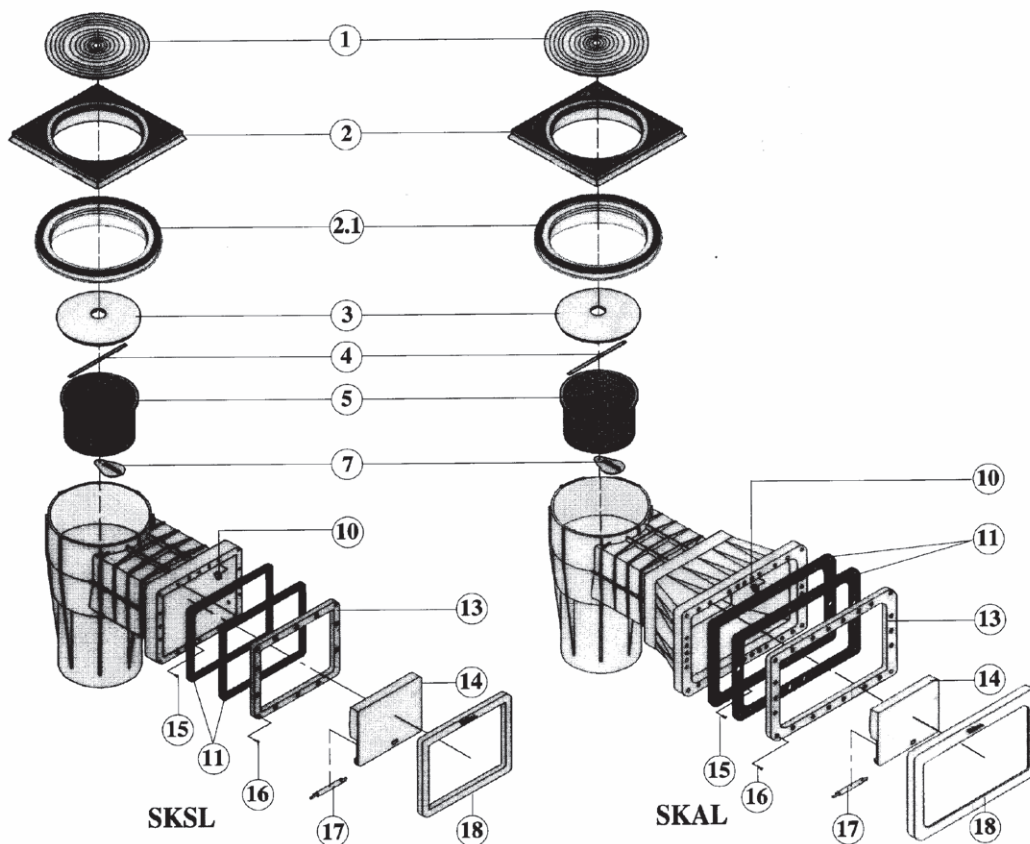

KRIPSOL® SKIMMER

Kripsol® standard & WM skimmers.
37-203111 + 37-203112

KRIPSOL® SKIMMER

Spare parts for Kripsol® standard & WM skimmers.
37-203111 + 37-203112

Part number	Spare part number
01. Lid. D 227 mm	39-299411
02. Square floor flange 237 x 237 mm	39-299752
02,1. Circular floor frame	-
03. Vacuum plate	39-291602
04. Handle for basket	39-293113
05. Basket. D 192/135 mm. H 130 mm	39-291600
07. Flow plate regulator	-
10. Rubber plug for weir	39-296596
11. Gaskets for standard flange	39-290112
11. Gaskets for WM flange	39-295016
13. Flange, standard	39-291515
13. Flange, WM	39-291516
14. Weir. 145 x 190 mm	39-296598
16. Screw kit for standard flange. 5,5 x 22	39-291322
17. Weir lock	39-296599
18. Front standard cover "clip on"	37-203101
18. Front WM cover "clip on"	37-203102

Accessories

Extension to high floor.	37-203105
Liner kit for standard 11 + 13 + 16 + 18	37-202003
Liner kit for WM 11 + 13 + 16 + 18	37-202004