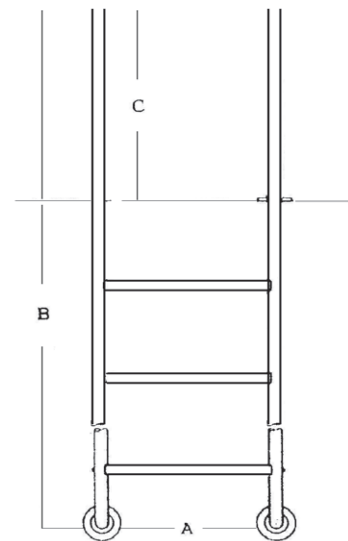

POOL LADDERS

POOL LADDER - WITH SWING ELEMENT

Pool ladder made in stainless steel 316.
Available in 2 to 5 steps.
This model is made with swing element.
The swing element are screwed into the floor.

Measurement in mm				
Models	2 steps	3 steps	4 steps	5 steps
Pipe diameter	43	43	43	43
A	500	500	500	500
B	1350	1600	1850	2100
C	650	650	650	650
D	350	350	350	350