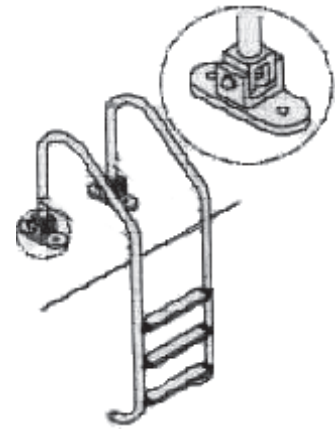

POOL LADDERS

POOL LADDER - WITH SWING ELEMENT

Pool ladder made in stainless steel 316.
Available in 2 to 5 steps.
This model is made with swing element.
The swing element are screwed into the floor.

Measurement in mm				
Models	2 steps	3 steps	4 steps	5 steps
Pipe diameter	43	43	43	43
A	500	500	500	500
B	1350	1600	1850	2100
C	650	650	650	650
D	350	350	350	350