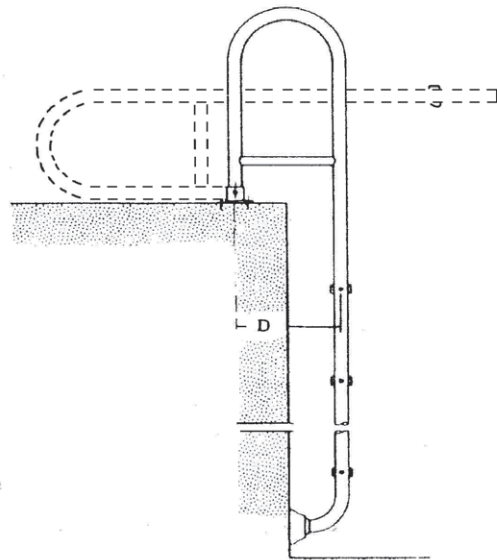

POOL LADDERS

POOL LADDER - WITH SWING ELEMENT

Pool ladder made in stainless steel 316.
Available in 2 to 5 steps.
This model is made with swing element.
The swing element are screwed into the floor.

Measurement in mm				
Models	2 steps	3 steps	4 steps	5 steps
Pipe diameter	43	43	43	43
A	500	500	500	500
B	1350	1600	1850	2100
C	650	650	650	650
D	350	350	350	350