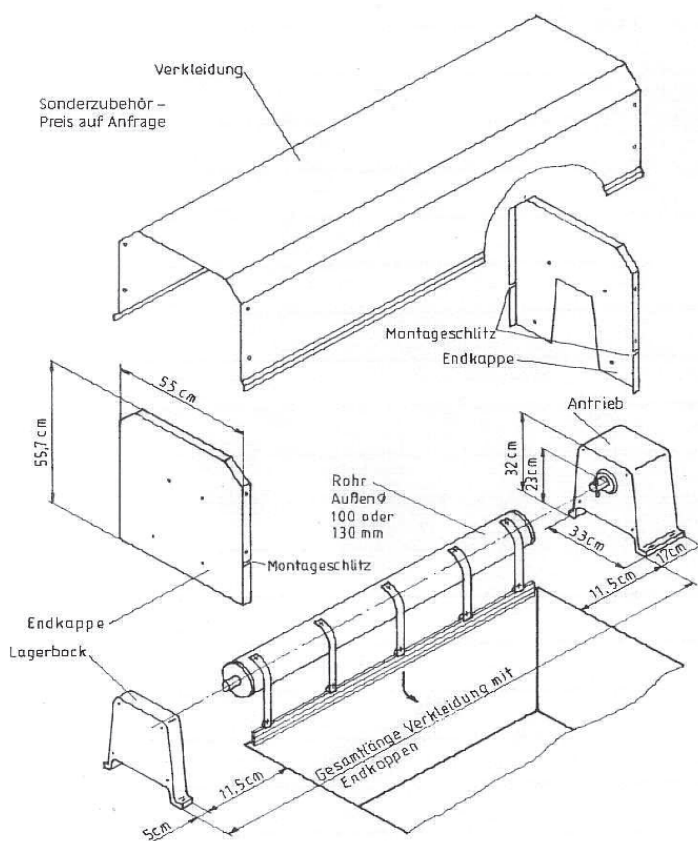

## MOTORIZED REEL SYSTEM

Complete reel system with gearmotor and transformer.  
Made in white coated cast iron.

Type	
Volt.	230 / 24
Pool size in m. max.	6 x 10